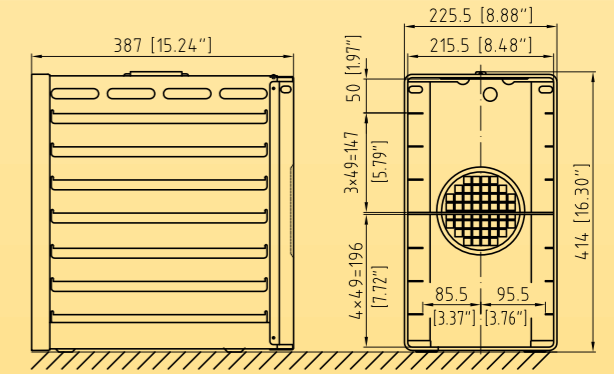

Oven Rack

P/N: R80001-A01, R80004-A01
R70005-K01

EGRET

Oven Rack

EGRET

P/N: R80001-A01

P/N: R80004-A01

P/N: R70005-K01

ATLAS, KSSU, ACE or customized configurations are available at customers' choice.

Typical oven racks:

Part Number	Empty Weight (kg/lb)	Remarks
R80001-A01	2.0 / 4.4	ATLAS standard for 32 meals. Tray size: 370x213x15.5
R80004-A01	2.5 / 5.5	ATLAS extended for 48 meals. Tray size: 495x213x15.5
R70005-K01	1.9 / 4.2	KSSU standard for 28 meals. Tray size: 356x242x13.5