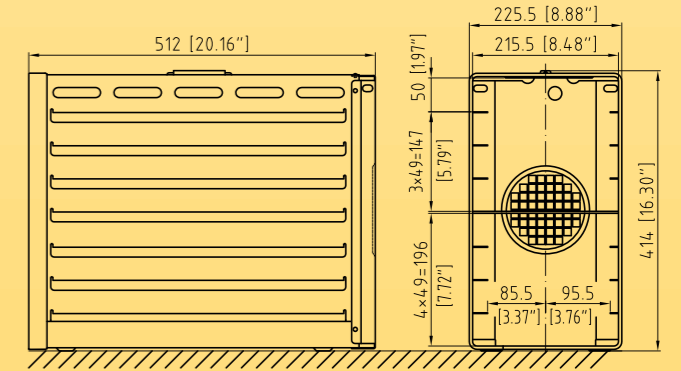

Oven Rack

P/N: R80001-A01, R80004-A01
R70005-K01

EGRET

Oven Rack

EGRET

P/N: R80001-A01

P/N: R80004-A01

P/N: R70005-K01

ATLAS, KSSU, ACE or customized configurations are available at customers' choice.

Typical oven racks:

Part Number	Empty Weight (kg/lb)	Remarks
R80001-A01	2.0 / 4.4	ATLAS standard for 32 meals. Tray size: 370x213x15.5
R80004-A01	2.5 / 5.5	ATLAS extended for 48 meals. Tray size: 495x213x15.5
R70005-K01	1.9 / 4.2	KSSU standard for 28 meals. Tray size: 356x242x13.5