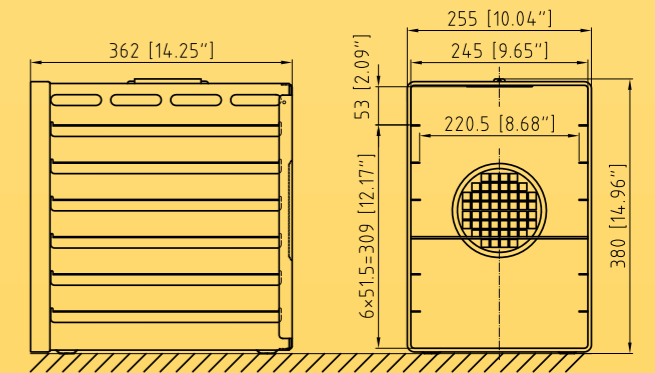

Oven Rack

P/N: R80001-A01, R80004-A01
R70005-K01

EGRET

Oven Rack

EGRET

P/N: R80001-A01

P/N: R80004-A01

P/N: R70005-K01

ATLAS, KSSU, ACE or customized configurations are available at customers' choice.

Typical oven racks:

Part Number	Empty Weight (kg/lb)	Remarks
R80001-A01	2.0 / 4.4	ATLAS standard for 32 meals. Tray size: 370x213x15.5
R80004-A01	2.5 / 5.5	ATLAS extended for 48 meals. Tray size: 495x213x15.5
R70005-K01	1.9 / 4.2	KSSU standard for 28 meals. Tray size: 356x242x13.5