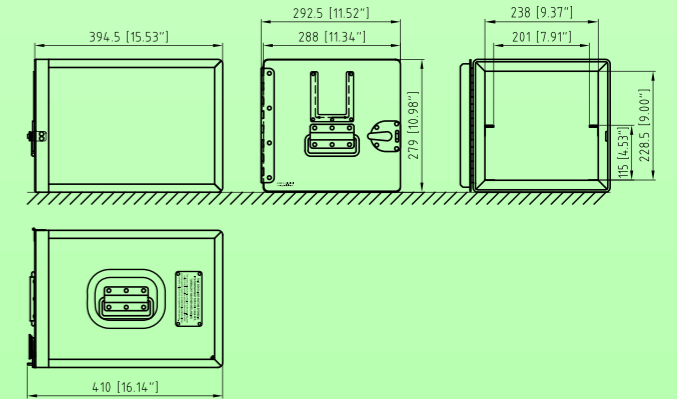

Ice Container

P/N: CH0003-N01, CH0003-N02

EGRET

Ice Container

EGRET

P/N: CH0003-N01

P/N: CH0003-N02

Typical Ice containers:

Part Number	Empty Weight (kg/lb)	Remarks
CH0003-N01	4.5 / 9.9	Patented push-to-close lock, ATLAS, holding 2 ice drawers
CH0003-N02	4.9 / 10.8	Patented push-to-close lock, ATLAS, holding 1 high ice drawer
CF0017-N01	8.5 / 18.7	Patented push-to-close lock, KSSU size, holder 2 ice drawers