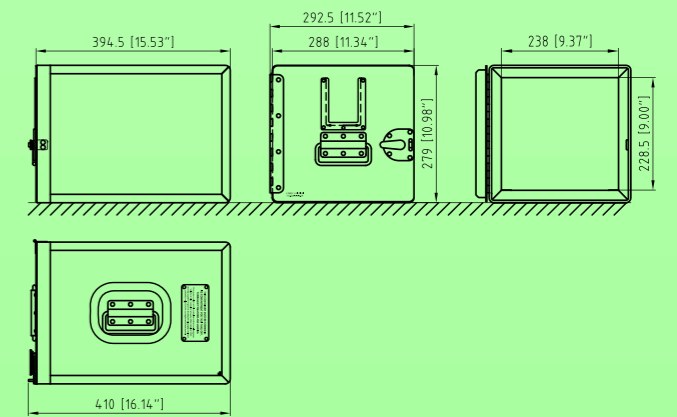

Ice Container

P/N: CH0003-N01, CH0003-N02

EGRET

Ice Container

EGRET

P/N: CH0003-N01

P/N: CH0003-N02

Typical Ice containers:

Part Number	Empty Weight (kg/lb)	Remarks
CH0003-N01	4.5 / 9.9	Patented push-to-close lock, ATLAS, holding 2 ice drawers
CH0003-N02	4.9 / 10.8	Patented push-to-close lock, ATLAS, holding 1 high ice drawer
CF0017-N01	8.5 / 18.7	Patented push-to-close lock, KSSU size, holder 2 ice drawers