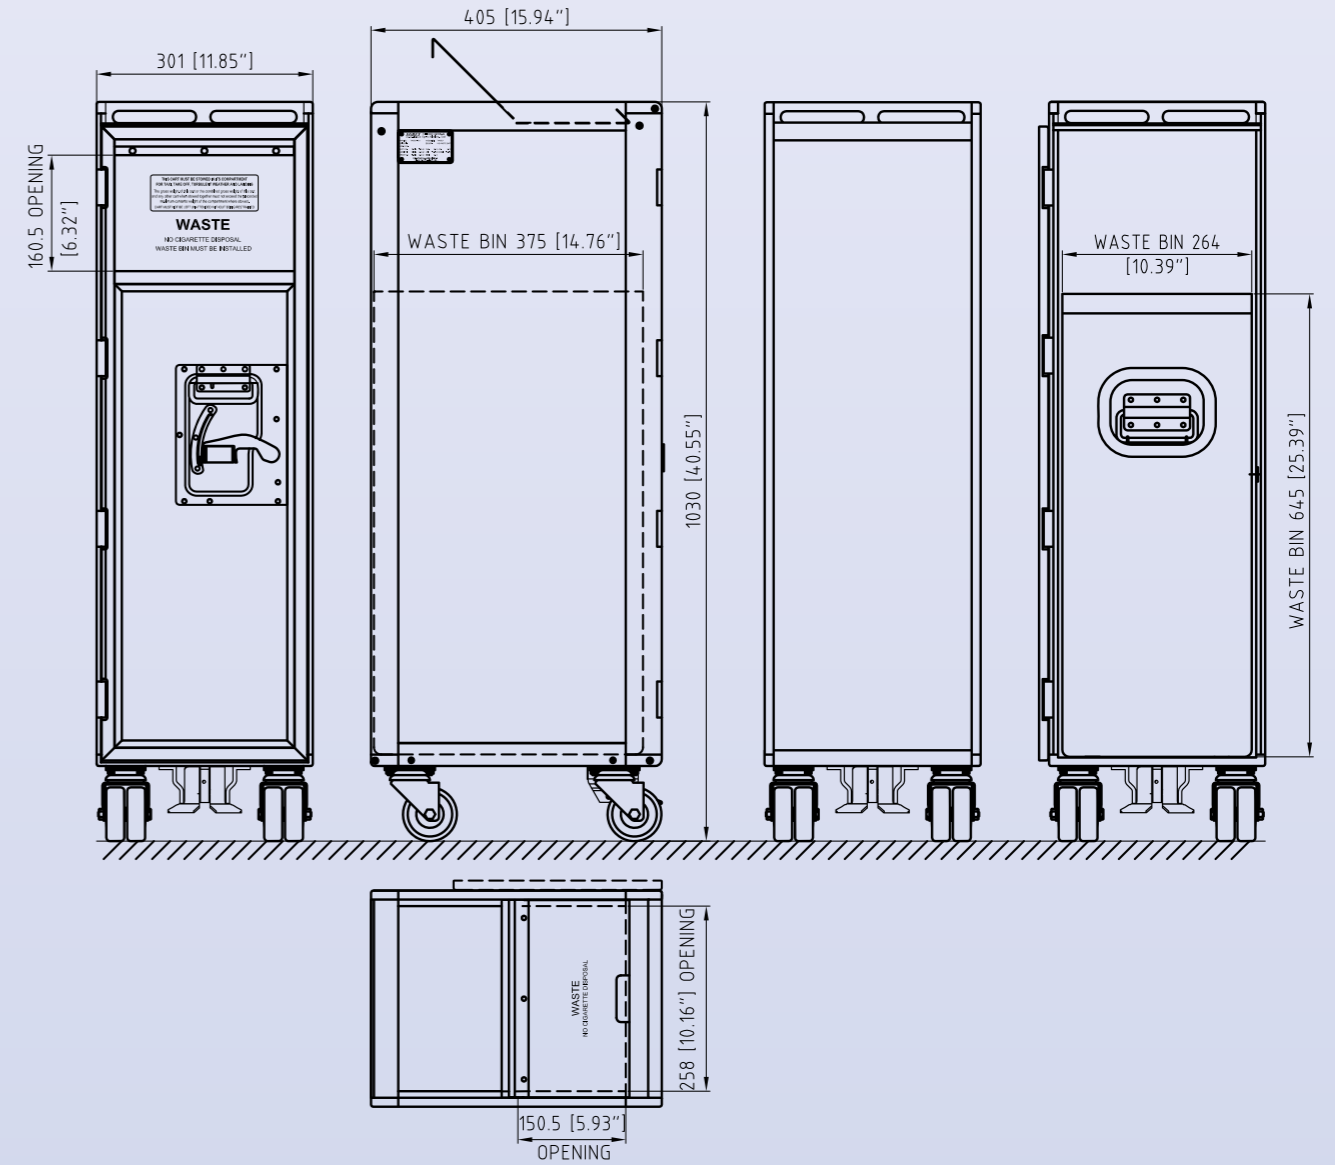

# Half Size Waste Cart

P/N: TH0007-A01, TH0007-A02

**EGRET**

# Half Size Waste Cart

**EGRET**

P/N: TH0007-A01

ATLAS, KSSU, ACE or customized configurations are available at customers' choice.

### Typical ATLAS half size waste carts and bins:

| Part Number | Empty Weight (kg/lb) | Remarks                                 |
|-------------|----------------------|---|
| TH0007-A01  | 13.0 / 28.6          | Top & door load. P/N of Bin, MM0007-A01 |
| TH0007-A02  | 12.7 / 27.9          | Top load. P/N of Bin, MM0006-A01        |
| MM0007-A01  | 3.4 / 7.5            | Waste Bin or TH0007-A01, height 645mm   |
| MM0006-A01  | 4.1 / 9.0            | Waste Bin for TH0007-A02, height 850mm  |