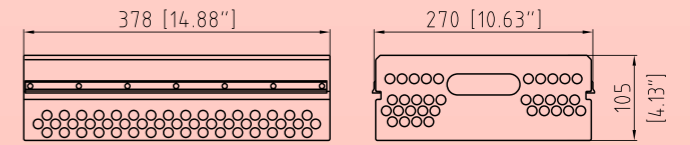

# Drawer

**EGRET**

P/N: DS0005-A01

P/N: DS0003-A01

P/N: DS0001-A02

ATLAS, KSSU, ACE or customized drawers are available at customers' choice.

**Typical aluminum and plastic drawers:**

Part Number	Empty Weight (kg/lb)	Remarks
DS0005-A01	0.70 / 1.54	Aluminum Drawer, ATLAS
DS0003-A01	0.67 / 1.48	PP Drawer, ATLAS
DS0001-A02	0.49 / 1.08	Perforated Aluminum Drawer (Lightweight), ATLAS
DS0013-K01	0.80 / 1.76	Aluminum Drawer, KSSU