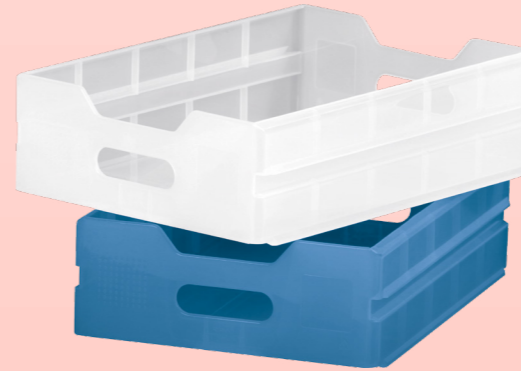

# Drawer

P/N: DS0005-A01, DS0003-A01  
DS0001-A02

**EGRET**

# Drawer

**EGRET**

P/N: DS0005-A01

P/N: DS0003-A01

P/N: DS0001-A02

ATLAS, KSSU, ACE or customized drawers are available at customers' choice.

**Typical aluminum and plastic drawers:**

Part Number	Empty Weight (kg/lb)	Remarks
DS0005-A01	0.70 / 1.54	Aluminum Drawer, ATLAS
DS0003-A01	0.67 / 1.48	PP Drawer, ATLAS
DS0001-A02	0.49 / 1.08	Perforated Aluminum Drawer (Lightweight), ATLAS
DS0013-K01	0.80 / 1.76	Aluminum Drawer, KSSU