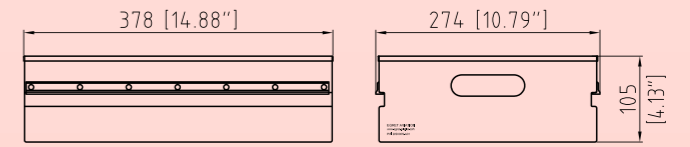

# Drawer

P/N: DS0005-A01, DS0003-A01  
DS0001-A02

**EGRET**

# Drawer

**EGRET**

P/N: DS0005-A01

P/N: DS0003-A01

P/N: DS0001-A02

ATLAS, KSSU, ACE or customized drawers are available at customers' choice.

**Typical aluminum and plastic drawers:**

Part Number	Empty Weight (kg/lb)	Remarks
DS0005-A01	0.70 / 1.54	Aluminum Drawer, ATLAS
DS0003-A01	0.67 / 1.48	PP Drawer, ATLAS
DS0001-A02	0.49 / 1.08	Perforated Aluminum Drawer (Lightweight), ATLAS
DS0013-K01	0.80 / 1.76	Aluminum Drawer, KSSU