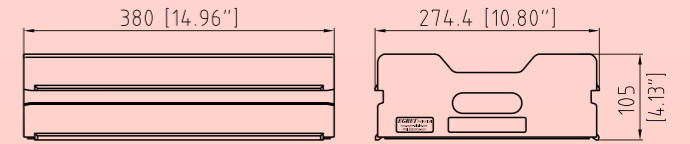

# Drawer

P/N: DS0005-A01, DS0003-A01  
DS0001-A02

**EGRET**

# Drawer

**EGRET**

P/N: DS0005-A01

P/N: DS0003-A01

P/N: DS0001-A02

ATLAS, KSSU, ACE or customized drawers are available at customers' choice.

**Typical aluminum and plastic drawers:**

Part Number	Empty Weight (kg/lb)	Remarks
DS0005-A01	0.70 / 1.54	Aluminum Drawer, ATLAS
DS0003-A01	0.67 / 1.48	PP Drawer, ATLAS
DS0001-A02	0.49 / 1.08	Perforated Aluminum Drawer (Lightweight), ATLAS
DS0013-K01	0.80 / 1.76	Aluminum Drawer, KSSU