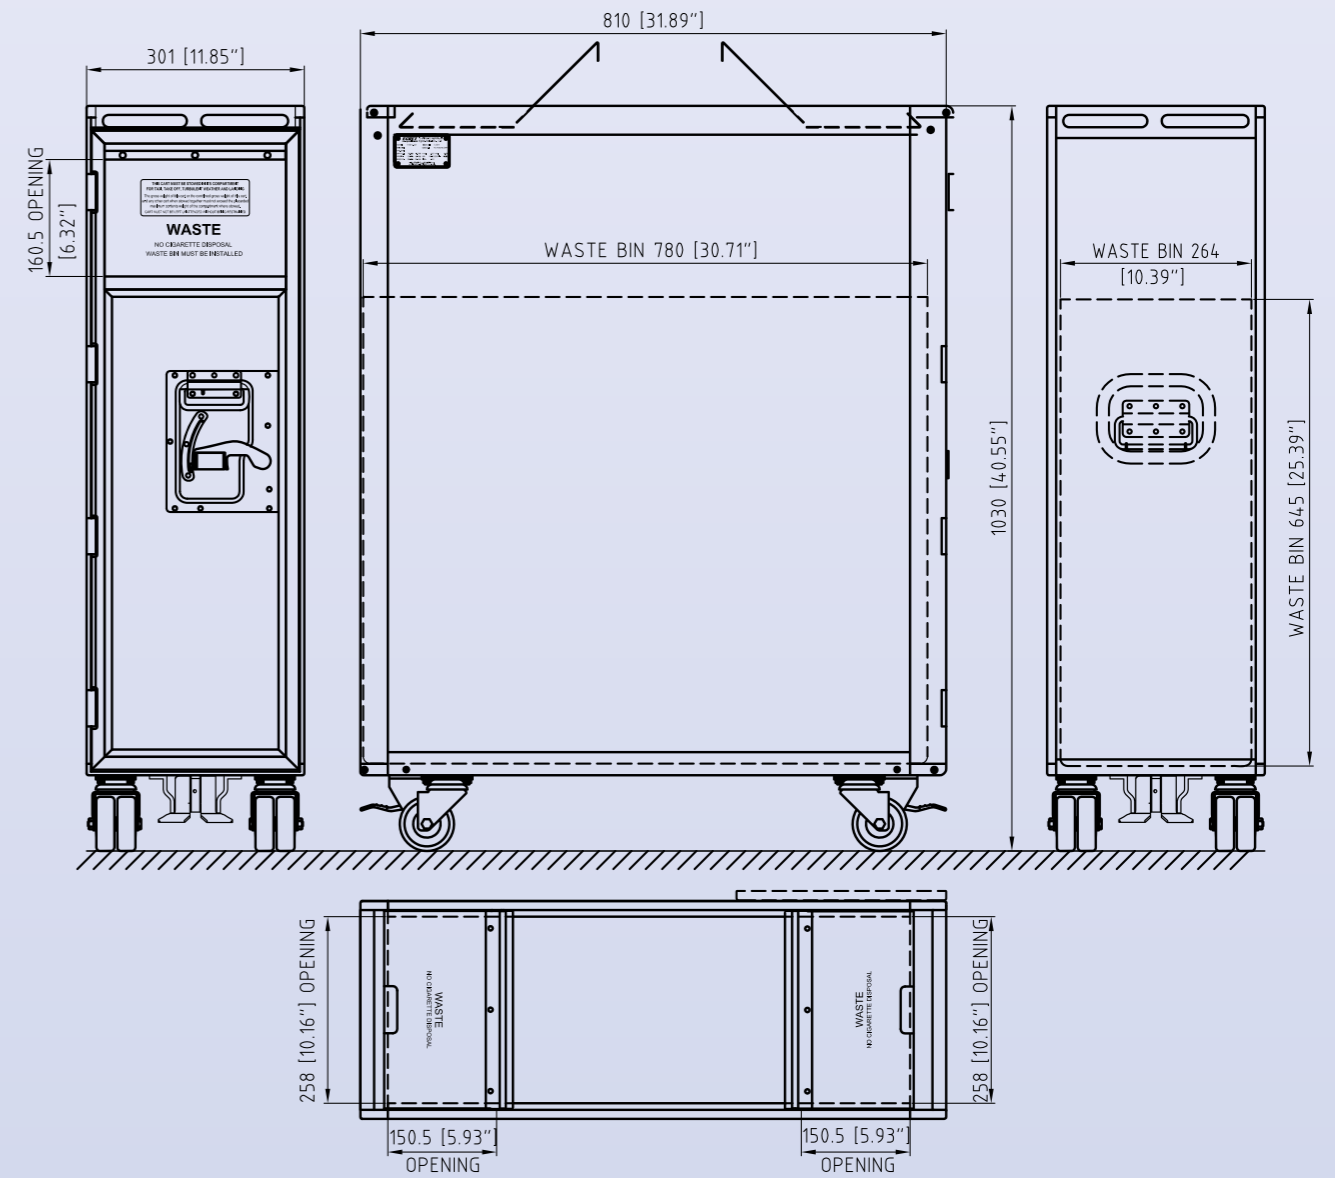

# Full Size Waste Cart

P/N: TF0011-A01, TF0011-A02

**EGRET**

# Full Size Waste Cart

**EGRET**

P/N: TF0011-A01

ATLAS, KSSU, ACE or customized configurations are available at customers' choice.

### Typical ATLAS full size waste carts and bins:

Part Number	Empty Weight (kg/lb)	Remarks
TF0011-A01	18.5 / 40.8	Top & Door load. P/N of Bin, MM0008-A01
TF0011-A02	18.2 / 40.1	Top load. P/N of Bin, MM0016-A01
MM0008-A01	5.3 / 11.7	Waste Bin or TF0011-A01, height 645mm
MM0016-A01	6.4 / 14.1	Waste Bin for TF0011-A02, height 850mm